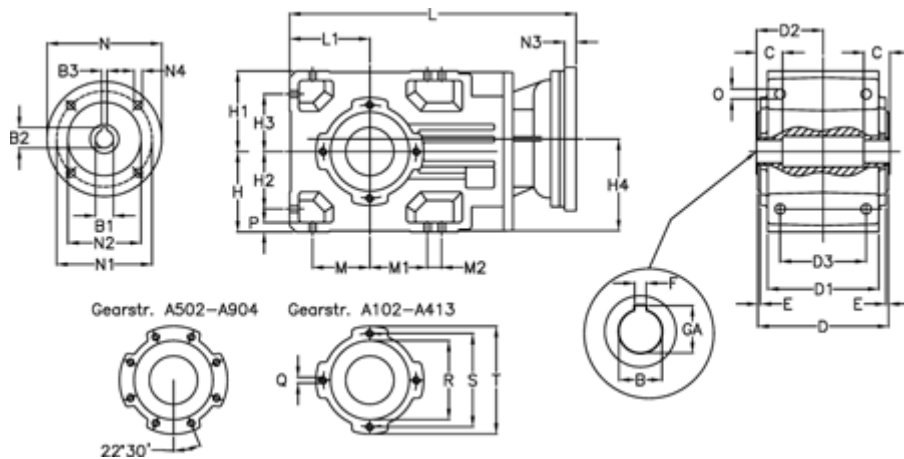

Article number: 29600103223230  
 Description: Bevel helical gearbox  
 A102UH25-32,2-P80B5

## Measures

B = 25	D3 = 75	H3 = 50.0	N1 = 165	S = 100
B1 = 19	Description = A102UH25-xx-P80 B5	H4 = 83.0	N2 = 130	T = 120
B2 = 21.8	E = 3.0	L = 302.0	N3 = 0	
B3 = 6	F = 8	L1 = 70	N4 = M10x12	
C = 18	GA = 28.3	M = 50.0	O = 9.5	
D = 117	H = 70	M1 = 50.0	P = 9	
D1 = 95	H1 = 70	M2 = 0	Q = M8x12	
D2 = 60.0	H2 = 50.0	N = 200	R = 80	